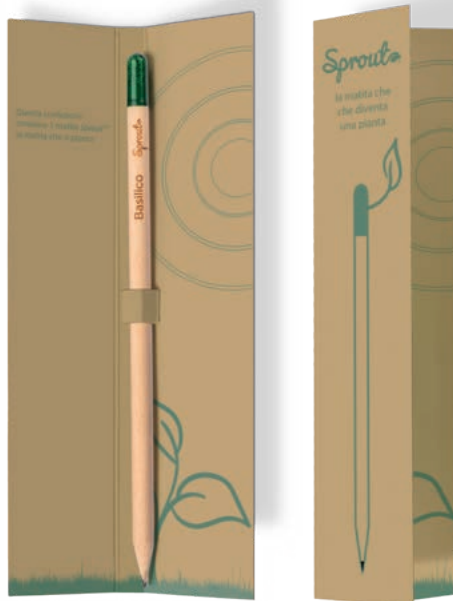

Material: Wood-free plastic

Dimensions: Ø 0.7 x (h) 19 cm

Packaging: 100/2000

Customization: Pad printing, Digital Uv

Seeds

- Basil 22803-BAS
- Basil 22803-BASENG
- Basilic 22803-BASFRE
- Sage 22803-SAL
- Pomodoro ciliegino 22803-POM
- Cherry tomato 2280322TOMENG
- Tomate cerise 2280322TOMFRE
- Forget-me-not 22803-NON
- Daisy 22803-MAR
- Timo 2280322TIM
- Tyme 2280322THYENG
- Thym 2280322THYFRE
- Sunflower 22803-GIR
- Fir 22803-ABE
- Carnation 2280322GAR
- Cucumber 2280322CET
- Eggplant 2280322MELANZ
- Melon 2280322MELON
- Parsley 2280322PRE
- Arugula 2280322RUC
- Strawberry 2280322FRA

22

22806

Sprout cardboard pencil case. Infographic in several languages explaining how to use it. • Trousse en carton Sprout. Infographie multilingue expliquant son utilisation.

Material: Cardboard
Dimensions: 9 x 20 x 0,1 cm
Packaging: 50/500