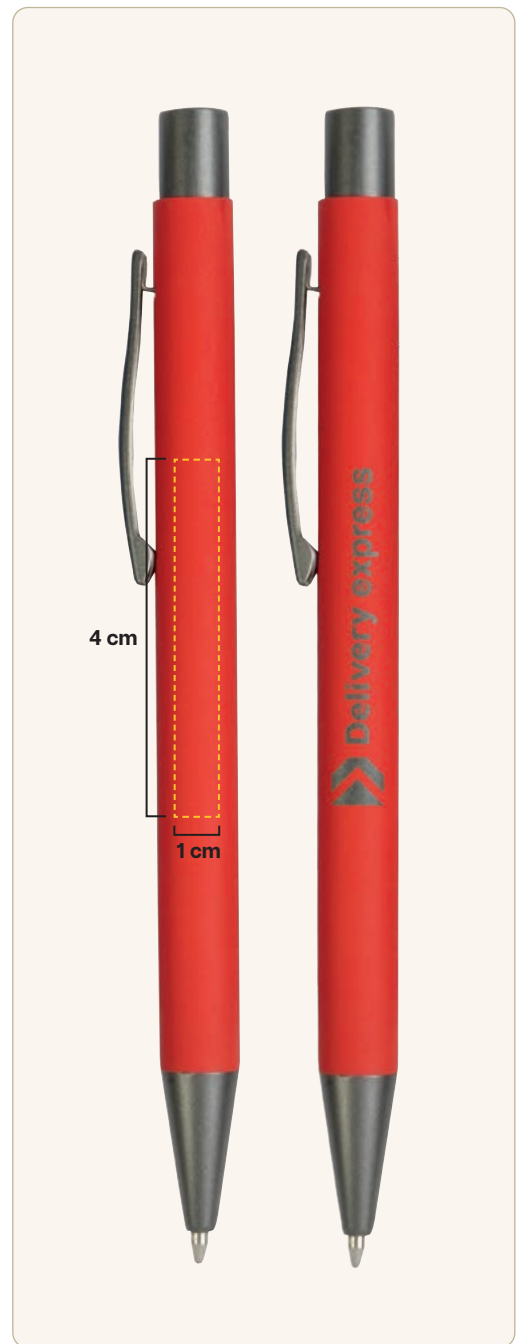

Elegance and indelible personalisation

Laser engraving is one of the most refined and long-lasting customization techniques. Thanks to an ultra-precise light beam, the logo is engraved directly onto the surface, ensuring an elegant, permanent result that won't wear off over time.

On pens, laser engraving enhances even the smallest details: the logo appears with a tone-on-tone or metallic effect, depending on the material. It's the ideal choice for a discreet, professional finish with strong visual impact.

A laser-engraved detail that tells your brand's identity, built to last.