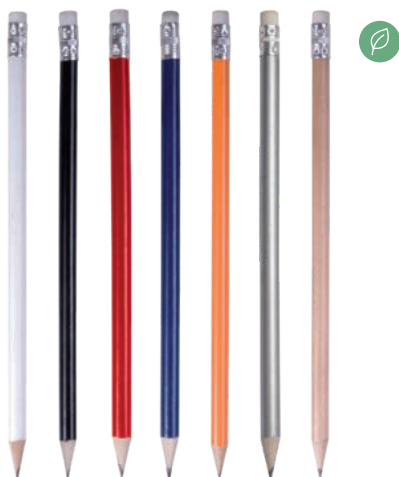

13813

Wooden pencil. Graphite lead and white eraser. Sharpened. • Crayon en bois. Mine en graphite et gomme blanche. Taillé.

Material: Wood

Dimensions: Ø 0.7 x (h) 19 cm

Packaging: 100/2000

Customization: Screen printing Automatica, Digital Uv