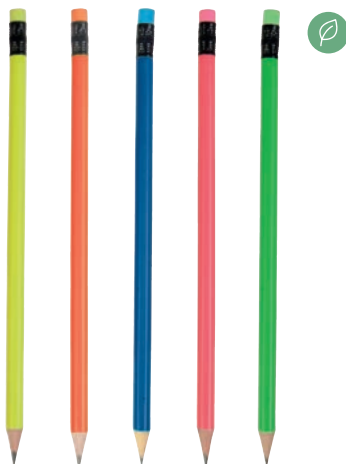

18807

Wooden pencil. Graphite lead and colored eraser. Sharpened. • Crayon en bois. Mine en graphite et gomme colorée. Taillé.

Material: Wood

Dimensions: Ø 0.7 x (h) 19 cm

Packaging: 100/2000

Customization: Screen printing Automatica, Digital Uv