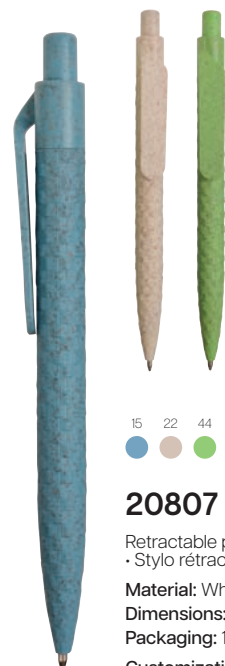

Material: Aluminum, Cork, Plastic

Dimensions: Ø 1 x (h) 14.5 cm

Packaging: 50/500

Customization: Laser, Digital Uv

Wheat straw and PP pens

25809

Retractable pen made of wheat straw and PP.
 • Stylo rétractable en paille de blé et PP.

Material: Wheat straw, PP
Dimensions: Ø 0.7 x (h) 14 cm
Packaging: 100/1000

Customization: Pad printing, Digital Uv

24818

Twist pen made of wheat straw and PP. Cell phone stand. - Stylo à bille à mécanisme rotatif en paille de blé et polypropylène. Support pour téléphone portable.

Material: Wheat straw (50%), PP (50%)
Dimensions: Ø 1 x (h) 14.5 cm
Packaging: 50/1000

Customization: Pad printing, Digital Uv

20807

Retractable pen made of wheat straw and PP.
 • Stylo rétractable en paille de blé et PP.

Material: Wheat straw (50%), PP (50%)
Dimensions: Ø 1.1 x (h) 13.5 cm
Packaging: 100/1000

Customization: Pad printing, Digital Uv

21816

Retractable pen made of wheat straw and PP. Metal clip and chrome details. - Stylo rétractable en paille de blé et polypropylène. Clip en métal et détails chromés.