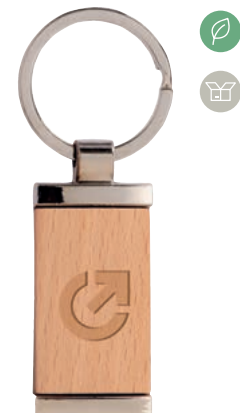

22

22901

Rectangular wooden keyring. Back in chromed metal. • Porte-clés rectangulaire en bois. Dos en métal chromé.

Material: Wood, Metal chromed

Dimensions: 4,5 x 2,3 cm

Packaging: 50/500

Customization: Laser, Pad printing