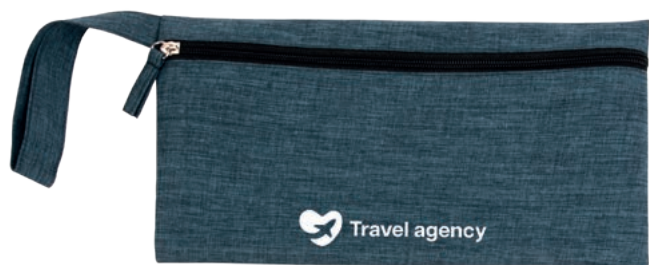

25123

900D polyester document holder. Melange effect, handle, and zip closure. • Porte-documents en polyester 900D. Effet chiné, poignée et fermeture éclair.

Material: 900D Polyester

Dimensions: 29 x 16.5 cm

Packaging: 100

Customization: Screen printing